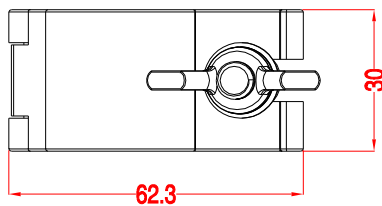

Unit weight: 0.23kg  
 Width: 30mm  
 Safe working load: 100kg  
 Fit tube size from OD30 mm to 35 mm

### Yu Young Stage Equipment Co., Ltd

General tolerance		Part Name: $\phi$ 30 mini coupler	Part NO:	183P130-DD
0~10	$\pm 0.1$	Material: A16061-T6	Surface treatment	Polishing
10~30	$\pm 0.15$	Scale: FREE	Unit:	mm
30~100	$\pm 0.2$	Edition: A	Pro_type:	
>100	$\pm 0.3$	Designed by: Ward	2017.12.13	Checked by: