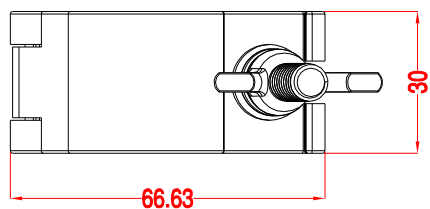

Unit weight: 0.23kg  
 Width: 30mm  
 Safe working load: 100kg  
 Fit tube size from OD30 mm to 35 mm

### Yu Young Stage Equipment Co., Ltd

General tolerance		Part Name: $\phi$ 30 mini coupler	Part NO:	183P130-DD
0~10	$\pm 0.1$	Material: A16061-T6	Surface treatment	Polishing
10~30	$\pm 0.15$	Scale: FREE	Unit:	mm
30~100	$\pm 0.2$	Edition: A	Pro_type:	
>100	$\pm 0.3$	Designed by: Ward	2017.12.13	Checked by: