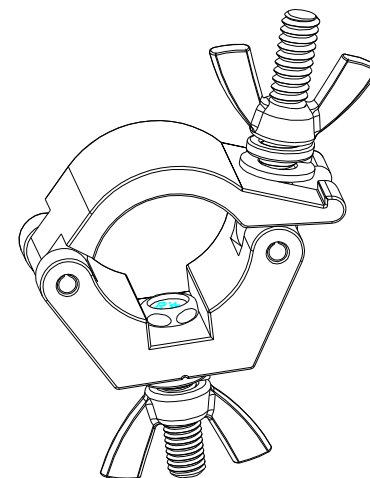

Unit weight: 0.23kg  
 Width: 30mm  
 Safe working load: 100kg  
 Fit tube size from OD30 mm to 35 mm

### Yu Young Stage Equipment Co., Ltd

General tolerance		Part Name: $\phi$ 30 mini coupler	Part NO:	183P130-DD
0~10	$\pm 0.1$	Material: A16061-T6	Surface treatment	Polishing
10~30	$\pm 0.15$	Scale: FREE	Unit:	mm
30~100	$\pm 0.2$	Edition: A	Pro_type:	
>100	$\pm 0.3$	Designed by: Ward	2017.12.13	Checked by: